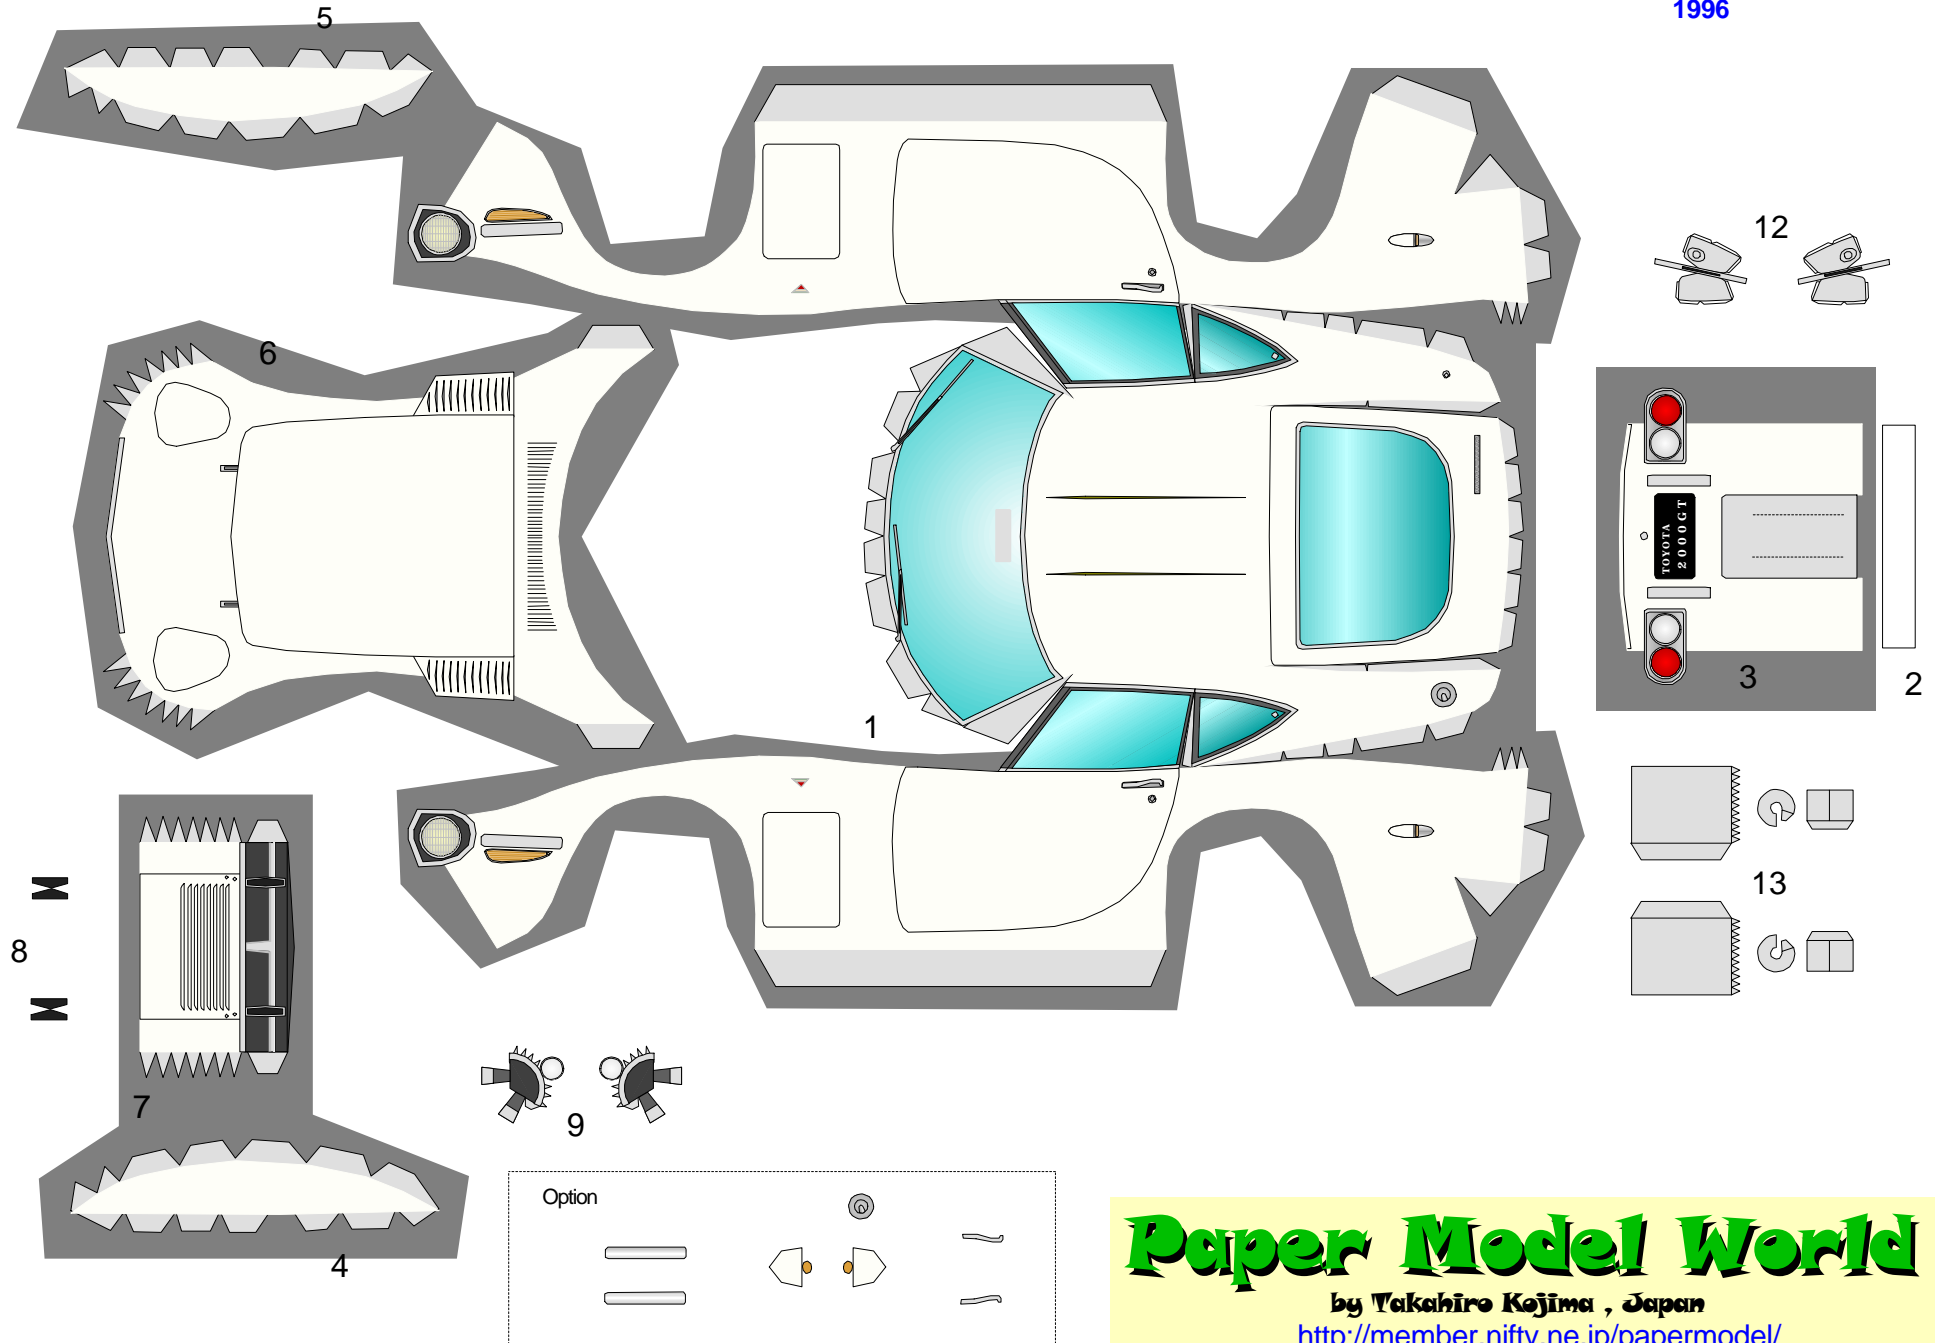

# TOYOTA 2000GT

1996

**Paper Model World**  
by Takahiro Kojima, Japan  
<http://member.nifty.ne.jp/papermodel/>